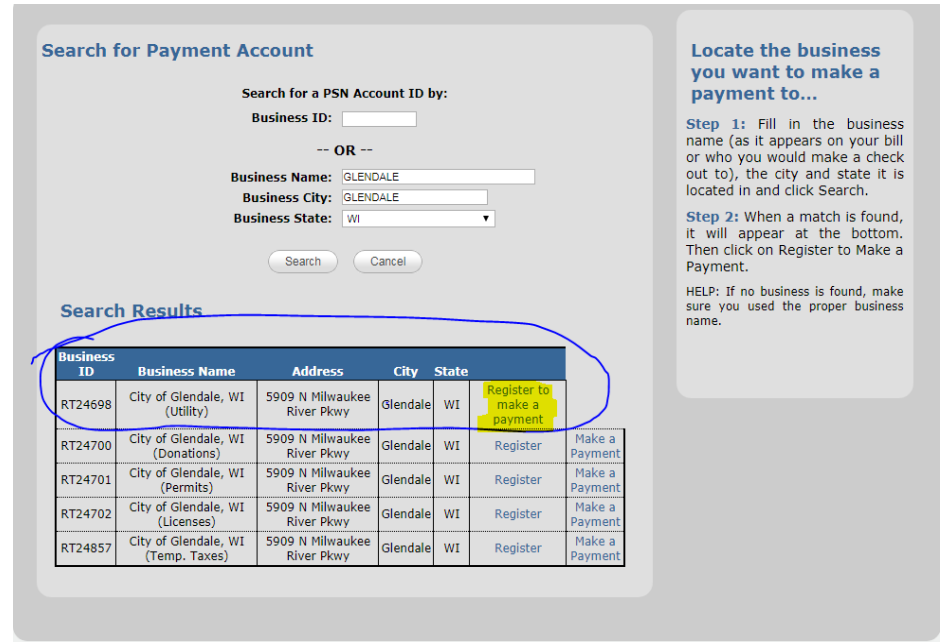

1. Go to <https://www.info.paymentservicenetwork.com/>

3. Choose Business ID "RT24698" from the search results

2. Search for the Glendale Water Utility Payment Account

4. Enter your account information (use dashes in account number)