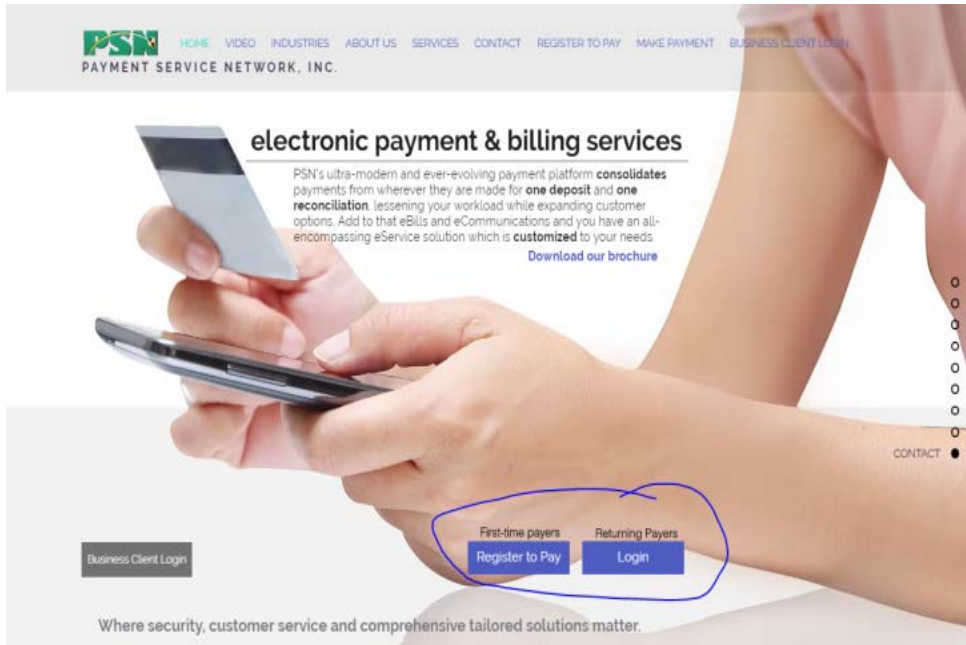

1. Go to <https://www.info.paymentservicenetwork.com/>

3. Choose Business ID "RT24698" from the search results

2. Search for the Glendale Water Utility Payment Account

4. Enter your account information (use dashes in account number)