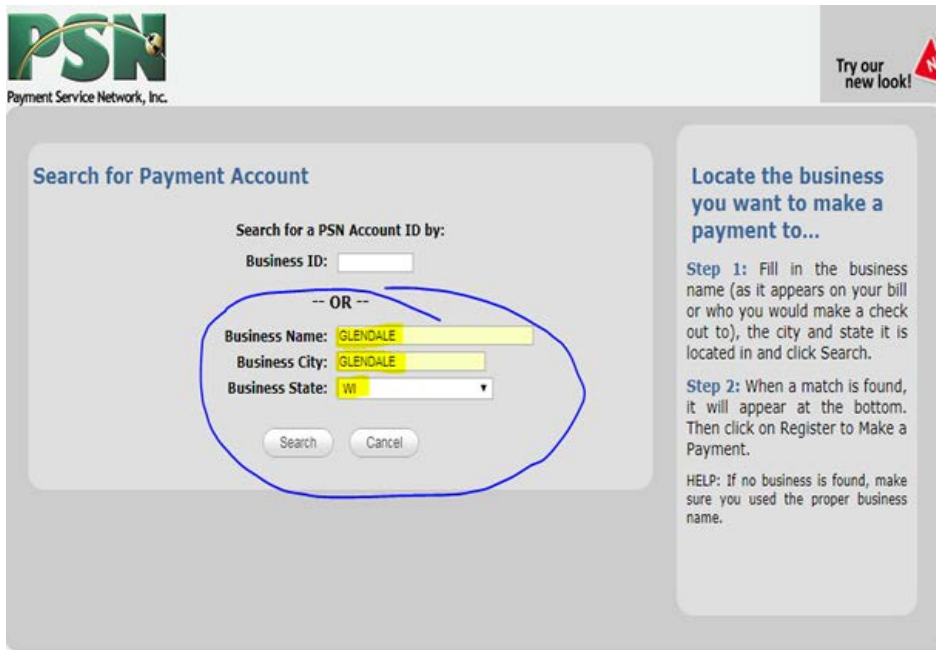

1. Go to <https://www.info.paymentservicenetwork.com/>

3. Choose Business ID "RT24698" from the search results

2. Search for the Glendale Water Utility Payment Account

4. Enter your account information (use dashes in account number)